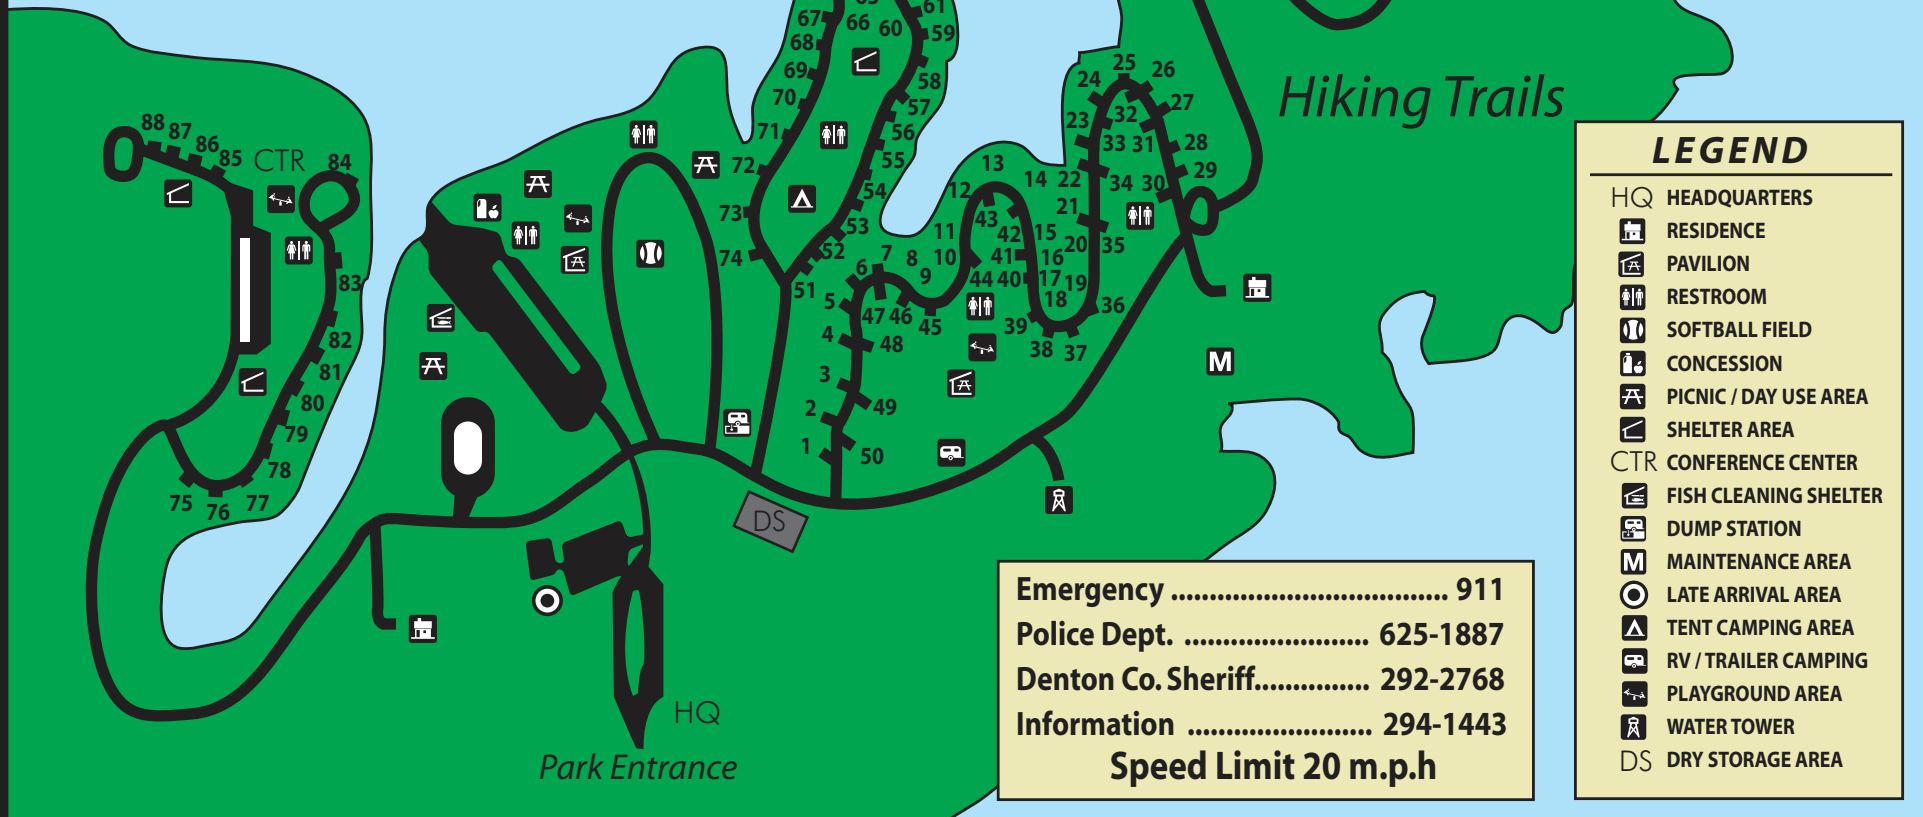

Hidden Cove Park Marina

20400 Hackberry Creek Park Rd.
 The Colony, TX 75034
 972-294-1443
 www.marinequest.net

Lake Lewisville

Emergency 911
 Police Dept. 625-1887
 Denton Co. Sheriff..... 292-2768
 Information 294-1443
 Speed Limit 20 m.p.h

LEGEND	
HQ	HEADQUARTERS
	RESIDENCE
	PAVILION
	RESTROOM
	SOFTBALL FIELD
	CONCESSION
	PICNIC / DAY USE AREA
	SHELTER AREA
CTR	CONFERENCE CENTER
	FISH CLEANING SHELTER
	DUMP STATION
	MAINTENANCE AREA
	LATE ARRIVAL AREA
	TENT CAMPING AREA
	RV / TRAILER CAMPING
	PLAYGROUND AREA
	WATER TOWER
DS	DRY STORAGE AREA